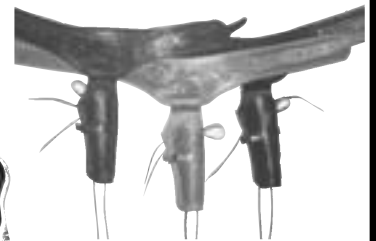

*Call for our new 16 page Buckle catalog and 64 page Western catalog*

**BFF-25 Black Faux Felt Adults & Kids**  
 Call For Price

**CA-2 Straw Adults & Kids**  
 Call For Price

**JS-12 Straw Adults & Kids \$5.00**

**Holsters - Single & Double \$33.00 & \$45.00**

**FR-898 Belt Buckle \$18.50**

**NJ-92 Belt Buckle \$7.50**

Se habla español